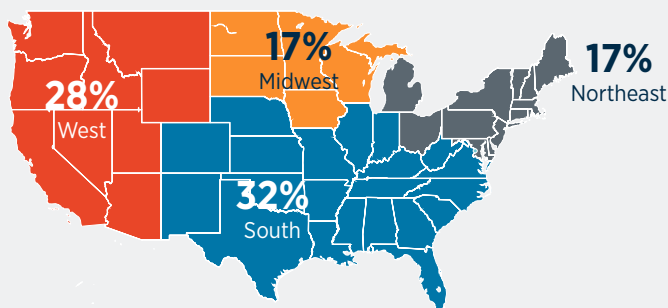

NATIONWIDE AUDIENCES