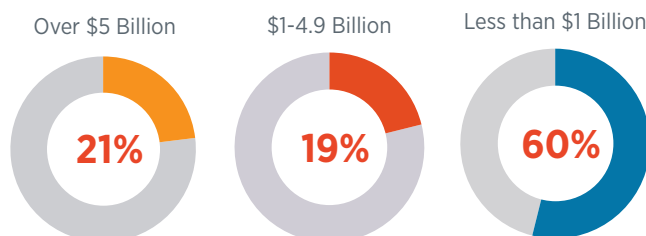

INDUSTRY

NATIONWIDE AUDIENCES

TOP TIER COMPANIES

Annual Revenue

12345 Parklawn Drive | Suite 200 | PMB 1001 | Rockville, MD 20852 | USA | T: +1 301.907.2862 | www.AFPonline.org