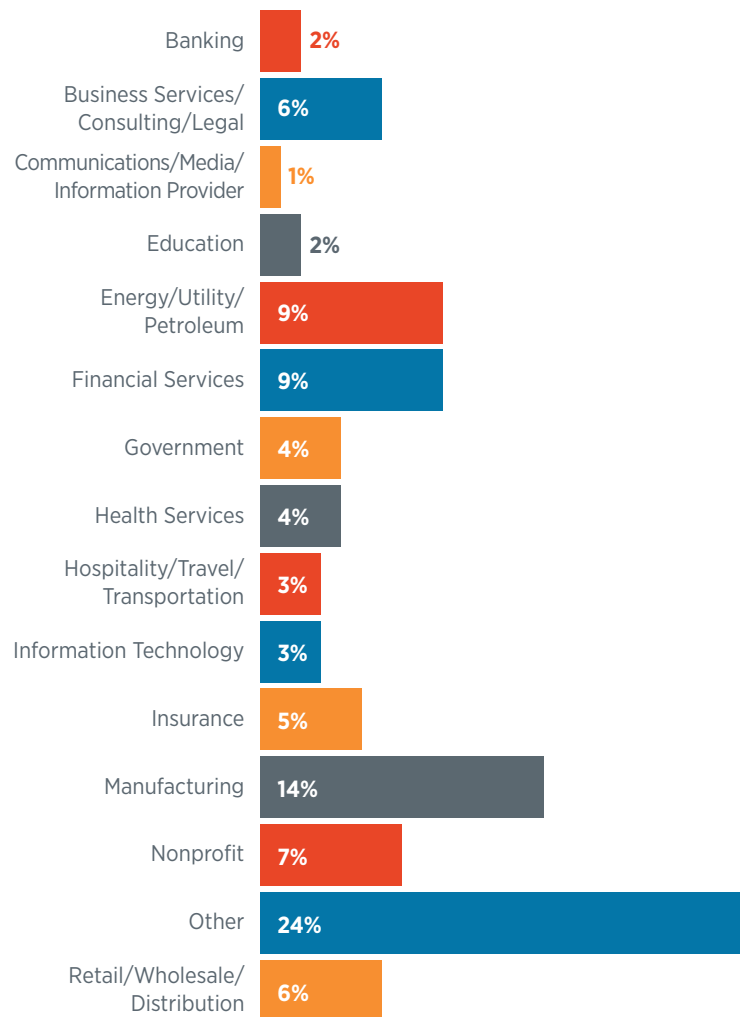

FP&A Attendee Profile

SAMPLE FP&A ATTENDEE COMPANIES

Amazon | Ancestry.com | Chick-fil-A, Inc. | General Electric | FedEx | Microsoft | National Restaurant Association | Southwest Airlines | Verizon

KEY DECISION MAKERS

INDUSTRY

NATIONWIDE AUDIENCES

TOP TIER COMPANIES

Annual Revenue

12345 Parklawn Drive | Suite 200 | PMB 1001 | Rockville, MD 20852 | USA | T: +1 301.907.2862 | www.AFPonline.org